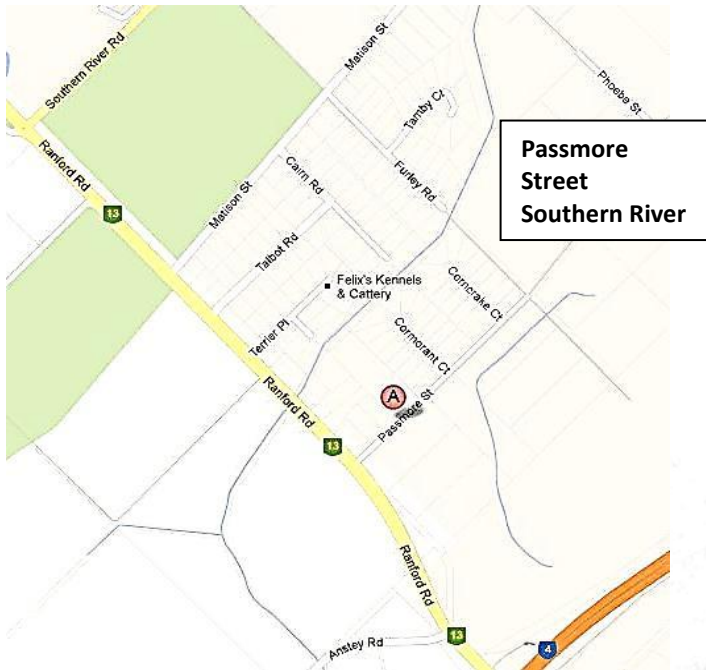

NIGHT TIME TRAINING & SOCIALISATION begins at Headquarters @ every Wednesday evenings 7-8pm from 28th November until 24th March 2019 when daytime training commences at both venues.

NOTE:

No training 26th December or 2nd January 2019